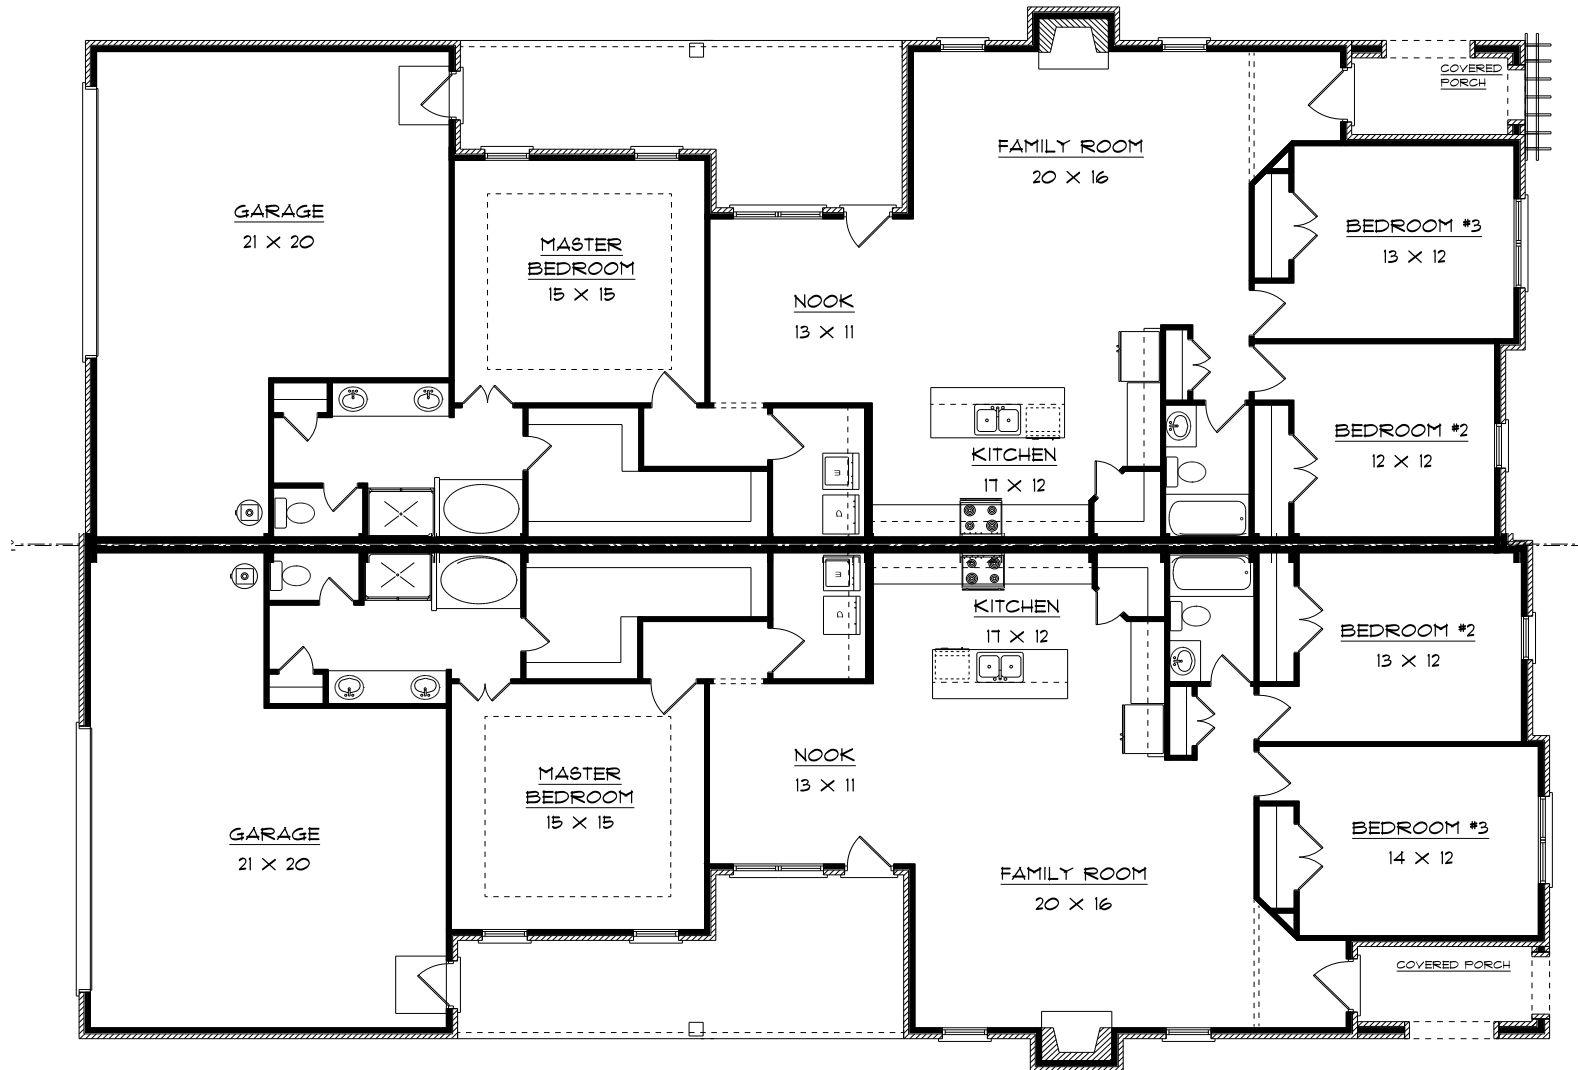

Meade

SoutheasternBuilding.com

615-826-9700

5-14-24

This drawing is for marketing purposes and should not be relied upon as representation of the completed home. Square footage and price are believed to be correct but subject to change without notice. ©2021 Southeastern Building Corporation. No reproductions may be made without the expressed written permission of the builder. *Stone and Metal Roofs shown are an additional cost.

1st Floor

Meade

SoutheasternBuilding.com

615-826-9700

Floor plan for **Elevation A**. Floor plan could change slightly per elevation. This drawing is for marketing purposes and should not be relied upon as representation of the completed home. Square footage and price are believed to be correct but subject to change without notice. ©2021 Southeastern Building Corporation. No reproductions may be made without the expressed written permission of the builder.